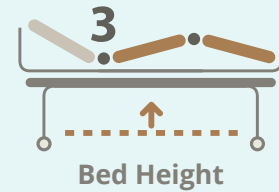

DOMIFLEX 3

PREMIUM BED, CONTINUOUS SIDE RAILS

For illustration purposes only

Product Features

- 3 Crank Electrical Functions
- Continuous Side Rails
- Head & Back Raise Adjustments
- Head & Back Raise Angle: 0 - 75 °
- Leg Raise Adjustments
- Leg Raise Angle: 0 - 50°
- 4" Premium Comfort Mattress
- Foldable Frame Function: Space-Saving Storage
- Trapeze Pole Included

Product Specifications

Overall Length	212 cm / 83.4 "
Overall Width	103 cm / 40.5 "
Overall Height	40 cm / 15.7 " (Lowest) 80 cm / 31.5 " (Highest) Floor to Bed Base
Back Raise Angle	0 - 75°
Leg Raise Angle	0 - 50°
Locking System	Castors
Overall Weight	81 kg
Safe Working Load	155 kg
Country of Origin	Made in Germany