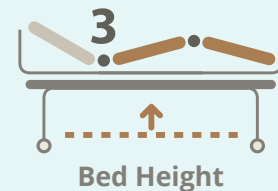

DOMIFLEX 3

PREMIUM BED, FOLDABLE SIDE RAILS

Sonoma Oak

Steamed Beech

For illustration purposes only

Product Features

- 3 Crank Electrical Functions
- Foldable Side Rails
- Head & Back Raise Adjustments
- Head & Back Raise Angle: 0 - 75 °
- Leg Raise Adjustments
- Leg Raise Angle: 0 - 50°
- 4" Premium Comfort Mattress
- Foldable Frame Function: Space-Saving Storage
- Trapeze Pole Included

Product Specifications

Overall Length	212 cm / 83.4 "
Overall Width	103 cm / 40.5 "
Overall Height	40 cm / 15.7 " (Lowest) 80 cm / 31.5 " (Highest) Floor to Bed Base
Back Raise Angle	0 - 75°
Leg Raise Angle	0 - 50°
Locking System	Castors
Overall Weight	81 kg
Safe Working Load	155 kg
Country of Origin	Made in Germany