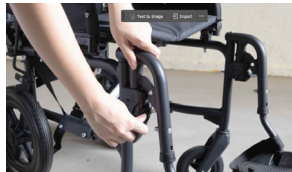

For illustration purposes only

VERMEIREN LIGHTWEIGHT WHEELCHAIR

PRODUCT FEATURES

FOLDABLE BACKREST

Press on the lever to release and fold back rest downwards for both sides

FLIP UP ARM REST

Press button to release lock and flip up arm rest