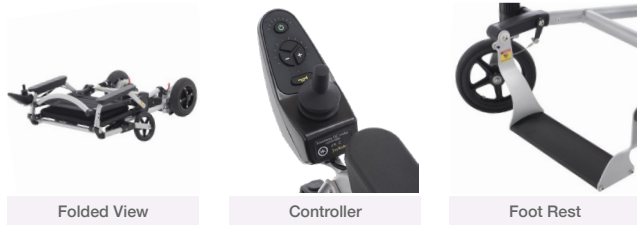

WHEELCHAIRS

JOY RIDER

ELECTRICAL WHEELCHAIR

For illustration purposes only

Product Features

- Instant Foldable Frame
- 3 Forward Speed Settings
- With Reverse Mode
- A Loud Beeper Horn
- Anti-tip Rear Wheels
- Arm Rest & Accessories (Optional Add-on)

Joy Rider

Electrical Wheelchair

Joy Rider Electrical wheelchair sets new standards with its ultra simple, reliable traction drive and intuitive steering system, giving amazing maneuverability. Its unique design creates a revolutionary instant folding frame.

Product Specifications

Overall Length	85.5 cm or 33.6"
Overall Width	61 cm or 24"
Overall Height	91 cm or 35.8"
Folded Length	111.5 cm or 43.8"
Folded Width	66 cm or 25.9"
Folded Height	32 cm or 12.5"
Seat Depth	33 cm or 12.9"
Seat Width	43.2 cm or 17"
Seat Height	51.8 cm or 20.4"
Arm Rest Height	65 cm or 25.5"
Back Rest Height	44 cm or 17.3"
Front Wheel Diameter	7 " PU Solid Tyre
Back Wheel Diameter	10" Pneumatic Type
Material	Aluminium Frame
Seat Material	Woven Nylon
Speed	Maximum 6 km/h 850 mm Turning Radius
Distance	~15 km (Based on full charge mileage)
Battery	10.5 Ah Lithium Battery
Safe Working Load	115 kg
Overall Weight	23 kg (Including Battery) 21.1 kg (Excluding Battery)
Country Of Origin	Made In Taiwan