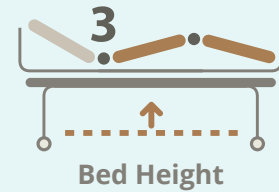

LIVORNO

PREMIUM BED, FOLDABLE SIDE RAILS

 Sonoma Oak Steamed Beech

For illustration purposes only

Product Features

- 3 Crank Electrical Functions
- Foldable Side Rails
- Head & Back Raise Adjustments
- Head & Back Raise Angle: 0 - 70 °
- Leg Raise Adjustments
- Leg Raise Angle: 0 - 50°
- 4" Premium Comfort Mattress
- Trapeze Pole (Optional)

Product Specifications

Overall Length	212 cm / 83.4 "
Overall Width	105 cm / 41.3 "
Overall Height	31 cm /12.2 " (Lowest) 80 cm / 31.5 " (Highest) Floor to Bed Base
Back Raise Angle	0 - 70°
Leg Raise Angle	0 - 50°
Locking System	Central Lock
Overall Weight	109 kg
Safe Working Load	165 kg
Country of Origin	Made in Germany