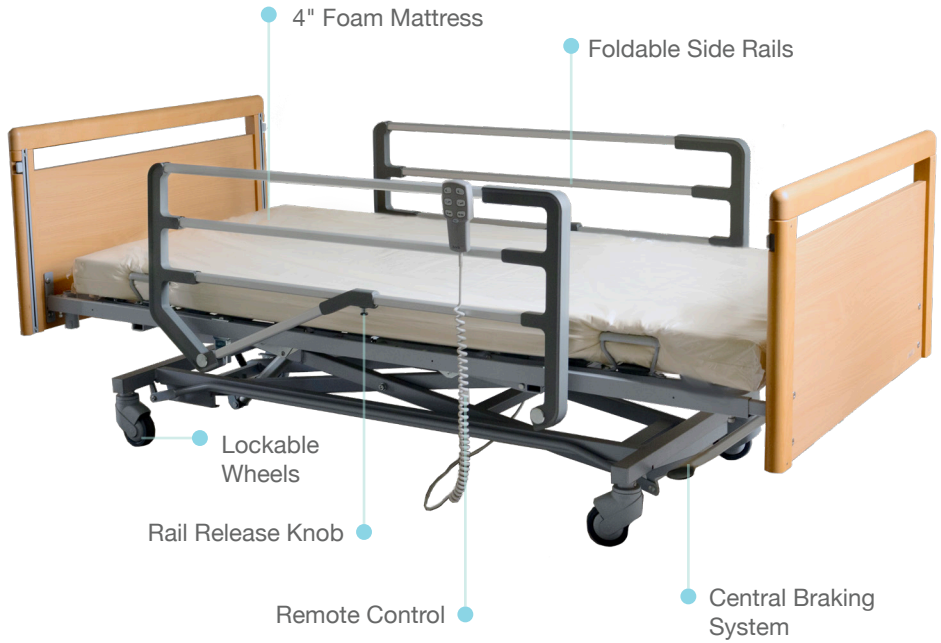

LIVORNO PREMIUM FOLDABLE SIDE RAILS NURSING BED

LIVORNO PREMIUM FOLDABLE SIDE RAILS BED

PRODUCT OVERVIEW

Hospital Bed Purchase Includes:

- 4" Premium Comfort Mattress

For illustration purposes only

Foldable Side Rail

Rail Release Knob

Central Braking System

Remote Control

For illustration purposes only

LIVORNO PREMIUM FOLDABLE SIDE RAILS BED

PRODUCT FEATURES

The 3 Crank electrical premium bed is our standard electrical bed for home patient use. It is low in power consumption and only consumes power when the remote is pressed on.

Bed Functions:

- Back Raise lifting angle is $0-70^{\circ}(\pm 5^{\circ})$
- Foot Raise lifting angle is $0-50^{\circ}(\pm 5^{\circ})$

All steel parts are powder coated. Each bed can be equipped on both side with side rails. Side rails can be lifted and lowered to protect users against falling out of bed, at the same time enable safe and comfortable boarding and alighting.

PRODUCT SPECIFICATIONS

LIVORNO PREMIUM FOLDABLE SIDE RAILS BED

Key Features	Head/Back Raise • Leg Raise • Adjustable Height
Bed Railings	Foldable Rails
Overall Length	213 cm / 83.9"
Overall Width	103 cm / 40.6 "
Overall Height	35 cm / 13.8" - 80 cm / 31.5" (Floor to Bed base)
Head/Back Raise Angle	0° to 70°
Leg Raise Angle	0° to 50°
Safe Working Load	155 kg
Country Of Origin	Made in Germany