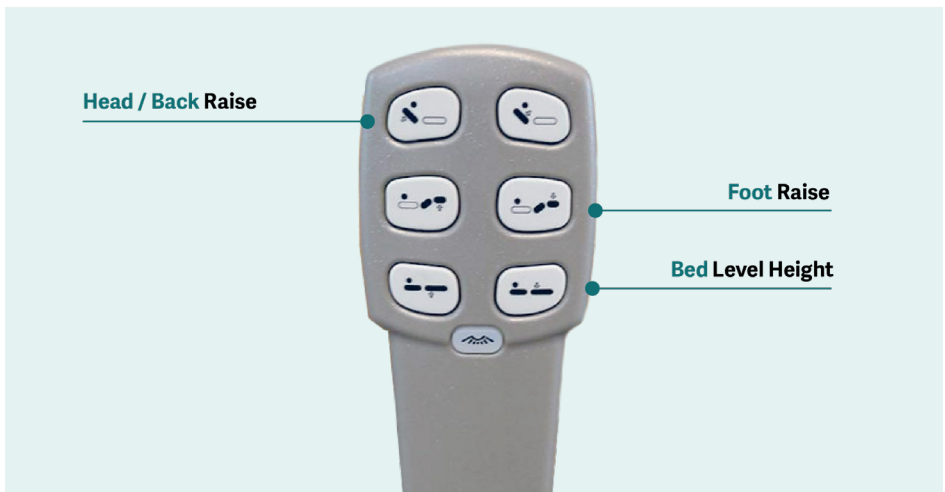

LIVORNO PREMIUM FOLDABLE SIDE RAILS NURSING BED

LIVORNO PREMIUM FOLDABLE SIDE RAILS BED

PRODUCT OVERVIEW

Hospital Bed Purchase Includes:

- 4" Premium Comfort Mattress

For illustration purposes only

Foldable Side Rail

Rail Release Knob

Central Braking System

Remote Control

For illustration purposes only

LIVORNO PREMIUM FOLDABLE SIDE RAILS BED

PRODUCT FEATURES

The 3 Crank electrical premium bed is our standard electrical bed for home patient use. It is low in power consumption and only consumes power when the remote is pressed on.

Bed Functions:

- Back Raise lifting angle is $0-70^{\circ}(\pm 5^{\circ})$
- Foot Raise lifting angle is $0-50^{\circ}(\pm 5^{\circ})$

All steel parts are powder coated. Each bed can be equipped on both side with side rails. Side rails can be lifted and lowered to protect users against falling out of bed, at the same time enable safe and comfortable boarding and alighting.

PRODUCT SPECIFICATIONS

LIVORNO PREMIUM FOLDABLE SIDE RAILS BED

Key Features	Head/Back Raise • Leg Raise • Adjustable Height
Bed Railings	Foldable Rails
Overall Length	213 cm / 83.9"
Overall Width	103 cm / 40.6 "
Overall Height	35 cm / 13.8" - 80 cm / 31.5" (Floor to Bed base)
Head/Back Raise Angle	0° to 70°
Leg Raise Angle	0° to 50°
Safe Working Load	155 kg
Country Of Origin	Made in Germany