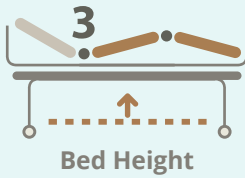

## PREMIUM BED, FOLDABLE SIDE RAILS

Sonoma Oak

*For illustration purposes only*

### Product Specifications

Overall Length	210 cm / 82.6 "
Overall Width	105 cm / 41.3 "
Overall Height	28 cm / 11.0 " (Lowest) 80 cm / 31.5 " (Highest) Floor to Bed Base
Back Raise Angle	0 - 70°
Leg Raise Angle	0 - 50°
Trendelenburg Position	0 - 15°
Locking System	Central Lock
Overall Weight	147 kg
Safe Working Load	185 kg
Country of Origin	Made in Germany