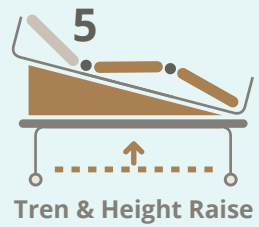

## PREMIUM BED, FOLDABLE SIDE RAILS

Sonoma Oak

*For illustration purposes only*

### Product Features

- 5 Crank Electrical Functions
- Foldable Side Rails
- Head & Back Raise Adjustments
- Head & Back Raise Angle: 0 - 70 °
- Leg Raise Adjustments
- Leg Raise Angle: 0 - 50°
- Trendelenburg Position Angle: 0 - 15°
- 4" Premium Comfort Mattress
- Trapeze Pole (Optional)

### Product Specifications

Overall Length	210 cm / 82.6 "
Overall Width	105 cm / 41.3 "
Overall Height	28 cm / 11.0 " (Lowest) 80 cm / 31.5 " (Highest) Floor to Bed Base
Back Raise Angle	0 - 70°
Leg Raise Angle	0 - 50°
Trendelenburg Position	0 - 15°
Locking System	Central Lock
Overall Weight	147 kg
Safe Working Load	185 kg
Country of Origin	Made in Germany