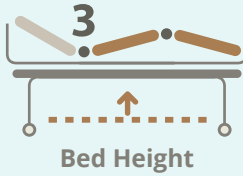

PRACTICO 25/80

PREMIUM BED, SPLIT SIDE RAILS

Sonoma Oak

For illustration purposes only

Product Features

- 5 Crank Electrical Functions
- Split Side Rails
- Head & Back Raise Adjustments
- Head & Back Raise Angle: 0 - 70 °
- Leg Raise Adjustments
- Leg Raise Angle: 0 - 50°
- Trendelenburg Position Angle: 0 - 15°
- 4" Premium Comfort Mattress
- Trapeze Pole (Optional)

Product Specifications

Overall Length	210 cm / 82.6 "
Overall Width	105 cm / 41.3 "
Overall Height	28 cm / 11.0 " (Lowest) 80 cm / 31.5 " (Highest) Floor to Bed Base
Back Raise Angle	0 - 70°
Leg Raise Angle	0 - 50°
Trendelenburg Position	0 - 15°
Locking System	Central Lock
Overall Weight	147 kg
Safe Working Load	185 kg
Country of Origin	Made in Germany