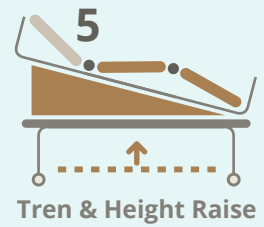

PRACTICO 25/80

PREMIUM BED, SPLIT SIDE RAILS

Sonoma Oak

For illustration purposes only

Product Features

- 5 Crank Electrical Functions
- Split Side Rails
- Head & Back Raise Adjustments
- Head & Back Raise Angle: 0 - 70 °
- Leg Raise Adjustments
- Leg Raise Angle: 0 - 50°
- Trendelenburg Position Angle: 0 - 15°
- 4" Premium Comfort Mattress
- Trapeze Pole (Optional)

Product Specifications

Overall Length	210 cm / 82.6 "
Overall Width	105 cm / 41.3 "
Overall Height	28 cm / 11.0 " (Lowest) 80 cm / 31.5 " (Highest) Floor to Bed Base
Back Raise Angle	0 - 70°
Leg Raise Angle	0 - 50°
Trendelenburg Position	0 - 15°
Locking System	Central Lock
Overall Weight	147 kg
Safe Working Load	185 kg
Country of Origin	Made in Germany