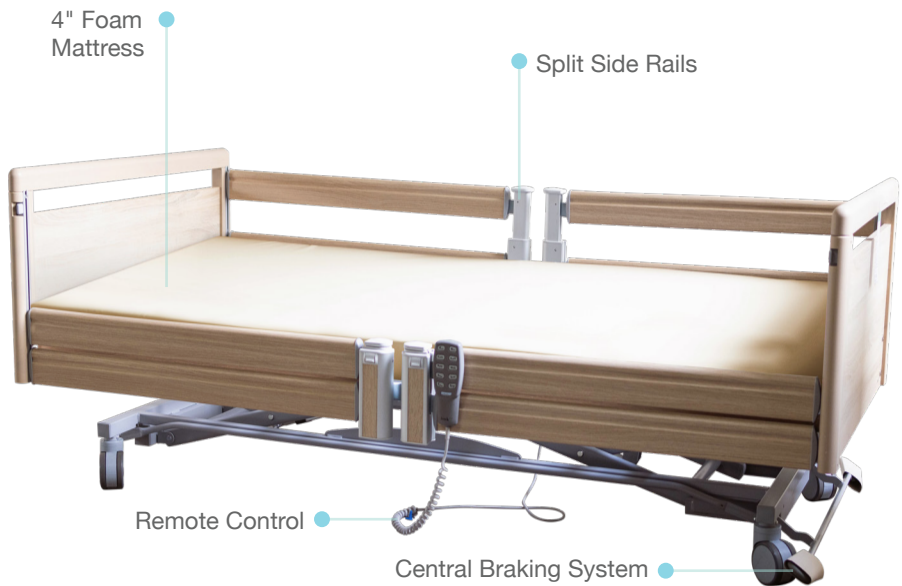

PRACTICO 25/80 PREMIUM SPLIT RAILS NURSING BED

PRACTICO 25/80 PREMIUM NURSING BED, SPLIT SIDE RAILS

PRODUCT OVERVIEW

Hospital Bed Purchase Includes:

- 4" Premium Comfort Mattress

For illustration purposes only

Foldable Side Rail

Remote Control

Central Braking System

Rail Latch

For illustration purposes only

PRACTICO 25/80 PREMIUM NURSING BED, SPLIT SIDE RAILS

PRODUCT FEATURES

The 5 Crank electrical premium bed is our standard electrical bed for home patient use. It is low in power consumption and only consumes power when the remote is pressed on.

Bed Functions:

- Back Raise lifting angle is 0 - 70° ($\pm 5^\circ$)
- Foot Raise lifting angle is 0 - 50° ($\pm 5^\circ$)
- Trendelenburg Position is 0 - 15° ($\pm 5^\circ$)

All steel parts are powder coated. Each bed can be equipped on both side with side rails. Side rails can be lifted and lowered to protect users against falling out of bed, at the same time enable safe and comfortable boarding and alighting.

PRODUCT SPECIFICATIONS

PRACTICO 25/80 BED, SPLIT SIDE RAILS

Key Features	Head/Back Raise • Leg Raise • Adjustable Height Trendelenburg • Trendelenburg & Height Adjustment
Bed Railings	Split Side Rails
Overall Length	210 cm / 82.6"
Overall Width	105 cm / 41.3"
Overall Height	25 - 80 cm / 9.8" - 31.4" (Floor to Bed base)
Head/Back Raise Angle	0° to 70°
Leg Raise Angle	0° to 50°
Trendelenburg Position	0° to 15°
Safe Working Load	185 kg
Country of Origin	Made in Germany