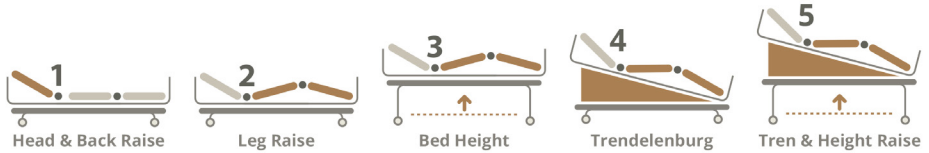

PRACTICO 25/80 PREMIUM SPLIT RAILS NURSING BED

PRACTICO 25/80 PREMIUM NURSING BED, SPLIT SIDE RAILS

PRODUCT OVERVIEW

Hospital Bed Purchase Includes:

- 4" Premium Comfort Mattress

For illustration purposes only

Foldable Side Rail

Remote Control

Central Braking System

Rail Latch

For illustration purposes only

PRACTICO 25/80 PREMIUM NURSING BED, SPLIT SIDE RAILS

PRODUCT FEATURES

The 5 Crank electrical premium bed is our standard electrical bed for home patient use. It is low in power consumption and only consumes power when the remote is pressed on.

Bed Functions:

- Back Raise lifting angle is 0 - 70° ($\pm 5^\circ$)
- Foot Raise lifting angle is 0 - 50° ($\pm 5^\circ$)
- Trendelenburg Position is 0 - 15° ($\pm 5^\circ$)

All steel parts are powder coated. Each bed can be equipped on both side with side rails. Side rails can be lifted and lowered to protect users against falling out of bed, at the same time enable safe and comfortable boarding and alighting.

PRODUCT SPECIFICATIONS

PRACTICO 25/80 BED, SPLIT SIDE RAILS

Key Features	Head/Back Raise • Leg Raise • Adjustable Height Trendelenburg • Trendelenburg & Height Adjustment
Bed Railings	Split Side Rails
Overall Length	210 cm / 82.6"
Overall Width	105 cm / 41.3"
Overall Height	25 - 80 cm / 9.8" - 31.4" (Floor to Bed base)
Head/Back Raise Angle	0° to 70°
Leg Raise Angle	0° to 50°
Trendelenburg Position	0° to 15°
Safe Working Load	185 kg
Country of Origin	Made in Germany