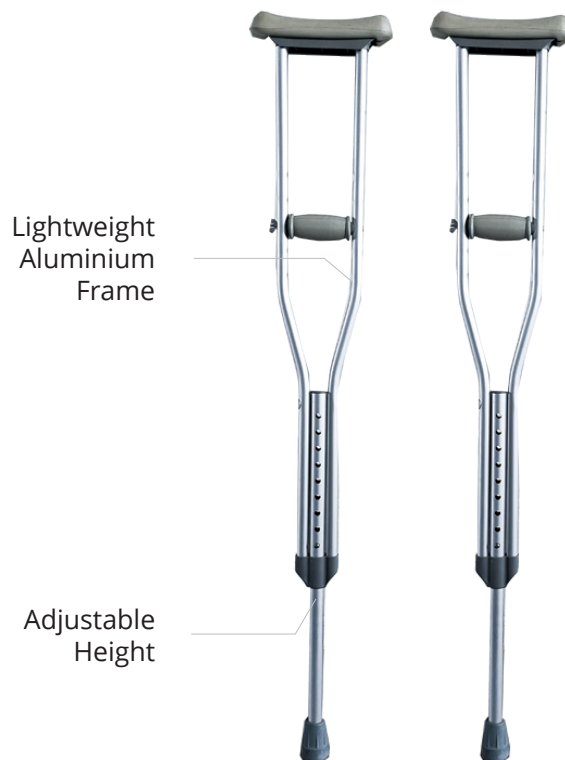

BYA2203

CRUTCHES (YOUTH)

For illustration purposes only

Product Features

- Comes in a Pair
- Lightweight Aluminium
- Adjustable Height
- Suitable for Individual: 137 cm (4'6") - 157 cm (5'2")

Product Specifications

Overall Height	
Size 1	94 - 114 cm / 37" - 44.9"
Size 2	115 - 136 cm / 45.3" - 53.5"
Frame Material	Aluminium
Hand Grip Material	Rubber
Overall Weight	1 kg
Safe Working Load	100 kg
Country Of Origin	Made in China